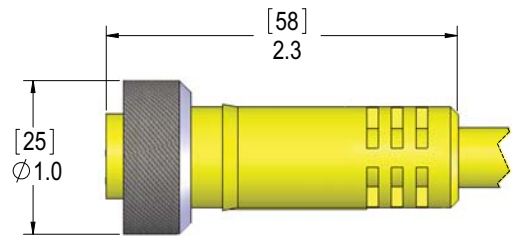

MIN Series Size I Cordsets

North American Color Code ❖ PVC Cable ❖ 18 AWG 300V Plugs

MIN Series Size I Cordsets

Face View of Male	# of Poles	Color Code	Wire AWG Rating	Length	Female Plugs		Male Plugs	
					Straight	Right Angle	Straight	Right Angle
	3	1-Green/Yellow 2-Black 3-White	18 300V 10A	3 FT	MIN-3FPX-3	MIN-3FPX-3-R	MIN-3MPX-3	MIN-3MPX-3-R
6 FT				MIN-3FPX-6	MIN-3FPX-6-R	MIN-3MPX-6	MIN-3MPX-6-R	
12 FT				MIN-3FPX-12	MIN-3FPX-12-R	MIN-3MPX-12	MIN-3MPX-12-R	
20 FT				MIN-3FPX-20	MIN-3FPX-20-R	MIN-3MPX-20	MIN-3MPX-20-R	
30 FT				MIN-3FPX-30	MIN-3FPX-30-R	MIN-3MPX-30	MIN-3MPX-30-R	
	5	1-White 2-Red 3-Green/Yellow 4-Orange 5-Black	18 300V 5.5A	3 FT	MIN-5FPX-3	MIN-5FPX-3-R	MIN-5MPX-3	MIN-5MPX-3-R
6 FT				MIN-5FPX-6	MIN-5FPX-6-R	MIN-5MPX-6	MIN-5MPX-6-R	
12 FT				MIN-5FPX-12	MIN-5FPX-12-R	MIN-5MPX-12	MIN-5MPX-12-R	
20 FT				MIN-5FPX-20	MIN-5FPX-20-R	MIN-5MPX-20	MIN-5MPX-20-R	
30 FT				MIN-5FPX-30	MIN-5FPX-30-R	MIN-5MPX-30	MIN-5MPX-30-R	
	6	1-White 2-Red 3-Green/Yellow 4-Orange 5-Black 6-Blue	18 300V 5.5A	3 FT	MIN-6FPX-3	MIN-6FPX-3-R	MIN-6MPX-3	MIN-6MPX-3-R
6 FT				MIN-6FPX-6	MIN-6FPX-6-R	MIN-6MPX-6	MIN-6MPX-6-R	
12 FT				MIN-6FPX-12	MIN-6FPX-12-R	MIN-6MPX-12	MIN-6MPX-12-R	
20 FT				MIN-6FPX-20	MIN-6FPX-20-R	MIN-6MPX-20	MIN-6MPX-20-R	
30 FT				MIN-6FPX-30	MIN-6FPX-30-R	MIN-6MPX-30	MIN-6MPX-30-R	

For Stainless Steel or Nylon coupling nut on straight cordsets, add a "-SS" suffix for Stainless or "-N" for Nylon (e.g. MIN-3FPX-6 becomes MIN-3FPX-6-SS). Please consult the factory for stainless steel or nylon right angle cordsets.

Specifications:

- Body: Oil Resistant Yellow PVC
- Contacts: Copper Alloy with Gold Plating
- Coupling Nut: Clear Anodized Aluminum
- Cable: Oil Resistant Yellow PVC Jacket,
Rated at 300V, 105°C, Non-Wicking,
Non-Hygroscopic, AWM Style 2661 or SJTOOW
- Conductors: 18 AWG Bare Copper, PVC Insulated
- Temperature: -40°C to +105°C (-40°F to +221°F)
- Protection: IP 67
- Approvals: U.S.: UL Recognized
Canada: C-UL Recognized