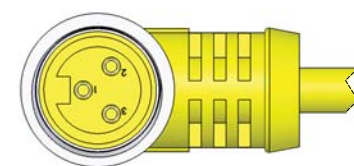

Right Angle Female Plug