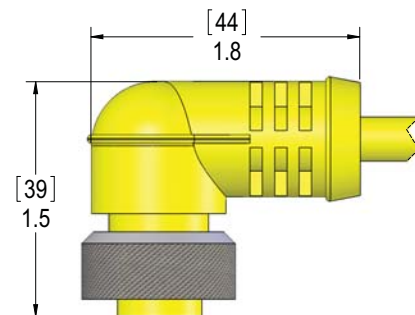

Right Angle Female Plug