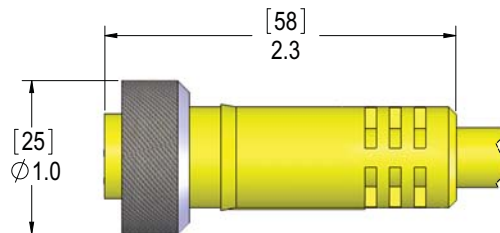

MIN Series Size I Cordsets

North American Color Code ❖ PVC Cable ❖ 16 AWG 600V Straight Plugs

MIN Series Size I Cordsets

Face View of Male	# of Poles	Color Code	Wire AWG Rating	Length	Female Plugs	Male Plugs
					Straight	Straight
	2	1-White 2-Black	16 600V 13A	3 FT 6 FT 12 FT 20 FT 30 FT	MIN-2FP-3 MIN-2FP-6 MIN-2FP-12 MIN-2FP-20 MIN-2FP-30	MIN-2MP-3 MIN-2MP-6 MIN-2MP-12 MIN-2MP-20 MIN-2MP-30
	3	1-Green/Yellow 2-Black 3-White	16 600V 13A	3 FT 6 FT 12 FT 20 FT 30 FT	MIN-3FP-3 * MIN-3FP-6 * MIN-3FP-12 * MIN-3FP-20 MIN-3FP-30	MIN-3MP-3 MIN-3MP-6 MIN-3MP-12 MIN-3MP-20 MIN-3MP-30
	4	1-Black 2-White 3-Red 4-Green/Yellow	16 600V 10A	3 FT 6 FT 12 FT 20 FT 30 FT	MIN-4FP-3 MIN-4FP-6 MIN-4FP-12 MIN-4FP-20 MIN-4FP-30	MIN-4MP-3 MIN-4MP-6 MIN-4MP-12 MIN-4MP-20 MIN-4MP-30
	5	1-White 2-Red 3-Green/Yellow 4-Orange 5-Black	16 600V 8A	3 FT 6 FT 12 FT 20 FT 30 FT	MIN-5FP-3 * MIN-5FP-6 * MIN-5FP-12 * MIN-5FP-20 MIN-5FP-30	MIN-5MP-3 MIN-5MP-6 MIN-5MP-12 MIN-5MP-20 MIN-5MP-30
	5	1-Black 2-Blue 3-Orange 4-Brown 5-White	16 600V 8A	6 FT 12 FT 20 FT	MIN-60-2423-1 ** MIN-60-2423-2 ** MIN-60-2423-3 **	
	6	1-White 2-Red 3-Green/Yellow 4-Orange 5-Black 6-Blue	16 600V 8A	3 FT 6 FT 12 FT 20 FT 30 FT	MIN-6FP-3 MIN-6FP-6 MIN-6FP-12 MIN-6FP-20 MIN-6FP-30	MIN-6MP-3 MIN-6MP-6 MIN-6MP-12 MIN-6MP-20 MIN-6MP-30

For Stainless Steel or Nylon coupling nut, add a "-SS" suffix for Stainless or "-N" for Nylon (e.g. MIN-3FP-6 becomes MIN-3FP-6-SS). *Black cable is available for these cordsets. **Common Color Code for Allen-Bradley®***
Photo-Electric Devices. *** Registered Trademark of Allen-Bradley Company, LLC

Specifications:
Please see Page A-5.

Straight Female Plug