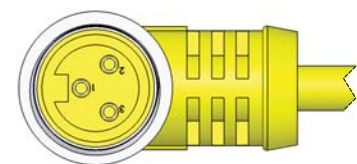

# MIN Series Size I Cordsets

North American Color Code ❖ PVC Cable ❖ 16 AWG 600V Right Angle Plugs

MIN Series Size I Cordsets

Face View of Male	# of Poles	Color Code	Wire AWG Rating	Length	Female Plugs	Male Plugs
					Right Angle	Right Angle
	2	1-White 2-Black	16  600V 13A	3 FT 6 FT 12 FT 20 FT 30 FT	MIN-2FP-3-R MIN-2FP-6-R MIN-2FP-12-R MIN-2FP-20-R MIN-2FP-30-R	MIN-2MP-3-R MIN-2MP-6-R MIN-2MP-12-R MIN-2MP-20-R MIN-2MP-30-R
	3	1-Green/Yellow 2-Black 3-White	16  600V 13A	3 FT 6 FT 12 FT 20 FT 30 FT	MIN-3FP-3-R MIN-3FP-6-R MIN-3FP-12-R MIN-3FP-20-R MIN-3FP-30-R	MIN-3MP-3-R MIN-3MP-6-R MIN-3MP-12-R MIN-3MP-20-R MIN-3MP-30-R
	4	1-Black 2-White 3-Red 4-Green/Yellow	16  600V 10A	3 FT 6 FT 12 FT 20 FT 30 FT	MIN-4FP-3-R MIN-4FP-6-R MIN-4FP-12-R MIN-4FP-20-R MIN-4FP-30-R	MIN-4MP-3-R MIN-4MP-6-R MIN-4MP-12-R MIN-4MP-20-R MIN-4MP-30-R
	5	1-White 2-Red 3-Green/Yellow 4-Orange 5-Black	16  600V 8A	3 FT 6 FT 12 FT 20 FT 30 FT	MIN-5FP-3-R MIN-5FP-6-R MIN-5FP-12-R MIN-5FP-20-R MIN-5FP-30-R	MIN-5MP-3-R MIN-5MP-6-R MIN-5MP-12-R MIN-5MP-20-R MIN-5MP-30-R
	6	1-White 2-Red 3-Green/Yellow 4-Orange 5-Black 6-Blue	16  600V 8A	3 FT 6 FT 12 FT 20 FT 30 FT	MIN-6FP-3-R MIN-6FP-6-R MIN-6FP-12-R MIN-6FP-20-R MIN-6FP-30-R	MIN-6MP-3-R MIN-6MP-6-R MIN-6MP-12-R MIN-6MP-20-R MIN-6MP-30-R

Please consult factory for Stainless Steel or Nylon coupling nuts. Black cable is available for some cables. Please consult the factory for part number and availability. Minimums may apply.

### Specifications:

**Body:** Oil Resistant Yellow PVC  
**Contacts:** Copper Alloy with Gold Plating  
**Coupling Nut:** Clear Anodized Aluminum  
**Cable:** Oil Resistant Yellow PVC Jacket,  
 Rated at 600V, 105°C,  
 Non-Wicking, Non-Hygroscopic, UL Style STOW  
**Conductors:** 16 AWG Bare Copper, PVC Insulated  
**Temperature:** -40°C to +105°C (-40°F to +221°F)  
**Protection:** IP 67  
**Approvals:** U.S.: UL Recognized  
 Canada: C-UL Recognized