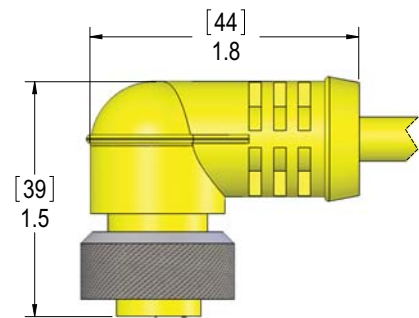

# MIN Series Size I Cordsets

North American Color Code ❖ PVC Cable ❖ 16 AWG 600V Right Angle Plugs

MIN Series Size I Cordsets

Face View of Male	# of Poles	Color Code	Wire AWG Rating	Length	Female Plugs	Male Plugs
					Right Angle	Right Angle
	2	1-White 2-Black	16  600V 13A	3 FT 6 FT 12 FT 20 FT 30 FT	MIN-2FP-3-R MIN-2FP-6-R MIN-2FP-12-R MIN-2FP-20-R MIN-2FP-30-R	MIN-2MP-3-R MIN-2MP-6-R MIN-2MP-12-R MIN-2MP-20-R MIN-2MP-30-R
	3	1-Green/Yellow 2-Black 3-White	16  600V 13A	3 FT 6 FT 12 FT 20 FT 30 FT	MIN-3FP-3-R MIN-3FP-6-R MIN-3FP-12-R MIN-3FP-20-R MIN-3FP-30-R	MIN-3MP-3-R MIN-3MP-6-R MIN-3MP-12-R MIN-3MP-20-R MIN-3MP-30-R
	4	1-Black 2-White 3-Red 4-Green/Yellow	16  600V 10A	3 FT 6 FT 12 FT 20 FT 30 FT	MIN-4FP-3-R MIN-4FP-6-R MIN-4FP-12-R MIN-4FP-20-R MIN-4FP-30-R	MIN-4MP-3-R MIN-4MP-6-R MIN-4MP-12-R MIN-4MP-20-R MIN-4MP-30-R
	5	1-White 2-Red 3-Green/Yellow 4-Orange 5-Black	16  600V 8A	3 FT 6 FT 12 FT 20 FT 30 FT	MIN-5FP-3-R MIN-5FP-6-R MIN-5FP-12-R MIN-5FP-20-R MIN-5FP-30-R	MIN-5MP-3-R MIN-5MP-6-R MIN-5MP-12-R MIN-5MP-20-R MIN-5MP-30-R
	6	1-White 2-Red 3-Green/Yellow 4-Orange 5-Black 6-Blue	16  600V 8A	3 FT 6 FT 12 FT 20 FT 30 FT	MIN-6FP-3-R MIN-6FP-6-R MIN-6FP-12-R MIN-6FP-20-R MIN-6FP-30-R	MIN-6MP-3-R MIN-6MP-6-R MIN-6MP-12-R MIN-6MP-20-R MIN-6MP-30-R

### Specifications:

**Body:** Oil Resistant Yellow PVC  
**Contacts:** Copper Alloy with Gold Plating  
**Coupling Nut:** Clear Anodized Aluminum  
**Cable:** Oil Resistant Yellow PVC Jacket,  
 Rated at 600V, 105°C,  
 Non-Wicking, Non-Hygroscopic, UL Style STOW  
**Conductors:** 16 AWG Bare Copper, PVC Insulated  
**Temperature:** -40°C to +105°C (-40°F to +221°F)  
**Protection:** IP 67  
**Approvals:** U.S.: UL Recognized  
 Canada: C-UL Recognized