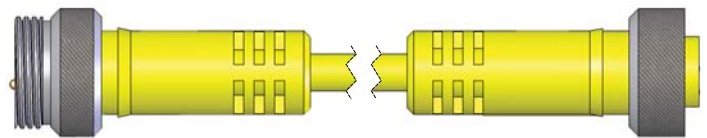

Male (Male Threads) to Female (Female Threads)

MIN Series Size I Cordsets