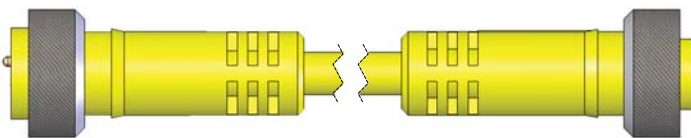

MIN Series Size I

Male-Female Extension Cables ❖ PVC Cable ❖ 16 AWG 600V Plugs
❖ 18 AWG 300V Plugs

Adapter couplings that allow user to mate a male plug to a female plug are necessary for most of the MIN Series Connectors. This is due to the use of female coupling nuts on both the male and female plugs. When mating to a receptacle, the adapter is not necessary. See accessory items (page A-14).

Please consult the factory for polyurethane (PUR) extension cables, right angle versions, and stainless steel or nylon couplings.

*For the MINC face view see page A-3.

Male - Female Extension Cable

Male (Male Threads) to Female (Female Threads)