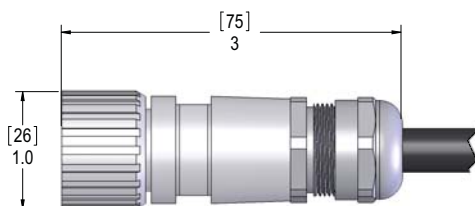

MCV Series M23 Cordsets

Female Cables ❖ Male - Female Extensions

| Face View of Female | # of Poles | Color Code | Wire AWG Rating | Length | Female Cables | Extension Cables |
|---|------------|---|--|----------------------------|--|--|
|  | 12 | 1-Brown 2-Not Used 3-Blue 4-White 5-Green 6-Yellow 7-Gray 8-Pink 9-Red 10-Black 11-Violet 12-Green/Yellow | 18/3 300V 8A & 22/8 300V 4A | 2 M 5 M 10 M 20 M | MCV-12FP-2M MCV-12FP-5M MCV-12FP-10M MCV-12FP-20M | MCV-12MFP-2M MCV-12MFP-5M MCV-12MFP-10M MCV-12MFP-20M |
|  | 19 | 1-Violet 2-Red 3-Gray 4-Red w/ Blue 5-Green 6-Blue 7-Gray/Pink 8-White w/ Green 9-White w/ Yellow 10-White w/ Gray 11-Black 12-Green/Yellow 13-Yellow w/ Brown 14-Brown w/ Green 15-White 16-Yellow 17-Pink 18-Gray w/ Brown 19-Brown | 18/3 300V 8A & 22/16 300V 4A | 2 M 5 M 10 M 20 M | MCV-19FP-2M MCV-19FP-5M MCV-19FP-10M MCV-19FP-20M | MCV-19MFP-2M MCV-19MFP-5M MCV-19MFP-10M MCV-19MFP-20M |

Brown, Blue and Green/Yellow are 18AWG wires. For right angle cordsets, please consult the factory.

Specifications:

Body: Nickel Plated Brass
 Contacts: Copper Alloy with Gold Plating
 Cable: Oil Resistant Black PUR Jacket,
 Rated at 300V, 80°C, Non-Wicking,
 Non-Hygroscopic, AWM Style 20233
 Conductors: 18 AWG, PVC Insulated
 22 AWG, PVC Insulated
 Temperature: -40°C to +80°C (-40°F to +176°F)
 Protection: IP 67

Female Plug

Male - Female Extension Cable