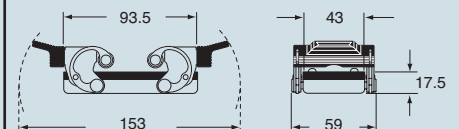

insert centre distance: 77.5 x 27 mm

\*) only for enclosure CHIW 16

housings and cover

hoods and cover

description	part No.		entry		part No.		entry	
			Pg	M			Pg	M
bulkhead mounting, with levers	<b>CHIW 16</b>	---						
surface mounting, with levers, high construction	<b>CAPW 16.21</b>	21		<b>MAPW 16.32</b>	32			
cover with 4 pegs (for enclosures with 2 levers)	<b>CHCW 16</b>							
with pegs, side entry					<b>CHOW 16</b>	21	<b>MHOW 16.25</b>	25
with pegs, side entry					<b>CAOW 16.29</b>	29	<b>MHOW 16.32</b>	32
with pegs, side entry, high construction							<b>MAOW 16.32</b>	32
with pegs, side entry, high construction							<b>MAOW 16.40</b>	40
with pegs, top entry					<b>CHVW 16</b>	21	<b>MHVW 16.25</b>	25
with pegs, top entry							<b>MHVW 16.32</b>	32
with pegs, top entry, high construction					<b>CAVW 16.29</b>	29	<b>MAVW 16.32</b>	32
with pegs, top entry, high construction							<b>MAVW 16.40</b>	40
cover with 2 levers (for enclosures with 4 pegs)					<b>CHCW 16 G</b>			
with levers and gasket, top entry					<b>CAVW 16 G29</b>	29	<b>MAVW 16 G32</b>	32

panel cut-out for bulkhead mounting housings in mm

The covers for G versions cannot be used together with coding pins. If this application is required, please contact ILME SpA.

dimensions in mm

CHIW

CAPW and MAPW

CHCW

dimensions in mm

CHOW (CAOW) and MHOW (MAOW)

CHVW (CAVW) and MHVW (MAVW)

CHCW G

CAVW G and MAVW G

**ILME**® Type 4/4X/12

dimensions indicated are not binding and may be changed without notice

size 77.27