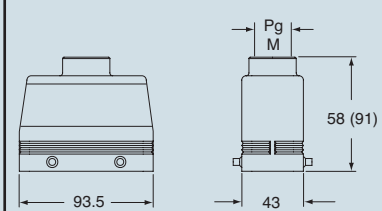

CHCW

dimensions in mm

CHOW (CAOW) and MHOW (MAOW)

CHVW (CAVW) and MHVW (MAVW)

CHCW G

CAVW G and MAVW G

**ILME**® Type 4/4X/12

dimensions indicated are not binding and may be changed without notice

size 77.27