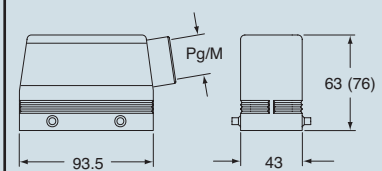

insert centre distance: 77.5 x 27 mm

\*) only for enclosure CHIW 16

housings and cover

hoods and cover

description	part No.		entry		part No.		entry	
			Pg	M			Pg	M
bulkhead mounting, with levers	<b>CHIW 16</b>	---						
surface mounting, with levers, high construction	<b>CAPW 16.21</b>	21		<b>MAPW 16.32</b>	32			
cover with 4 pegs (for enclosures with 2 levers)	<b>CHCW 16</b>							
with pegs, side entry					<b>CHOW 16</b>	21	<b>MHOW 16.25</b>	25
with pegs, side entry					<b>CAOW 16.29</b>	29	<b>MHOW 16.32</b>	32
with pegs, side entry, high construction							<b>MAOW 16.32</b>	32
with pegs, side entry, high construction							<b>MAOW 16.40</b>	40
with pegs, top entry					<b>CHVW 16</b>	21	<b>MHVW 16.25</b>	25
with pegs, top entry							<b>MHVW 16.32</b>	32
with pegs, top entry, high construction					<b>CAVW 16.29</b>	29	<b>MAVW 16.32</b>	32
with pegs, top entry, high construction							<b>MAVW 16.40</b>	40
cover with 2 levers (for enclosures with 4 pegs)					<b>CHCW 16 G</b>			
with levers and gasket, top entry					<b>CAVW 16 G29</b>	29	<b>MAVW 16 G32</b>	32

panel cut-out for bulkhead mounting housings in mm

The covers for G versions cannot be used together with coding pins. If this application is required, please contact ILME SpA.

dimensions in mm

CHIW

CAPW and MAPW

CHCW

dimensions in mm

CHOW (CAOW) and MHOW (MAOW)

CHVW (CAVW) and MHVW (MAVW)

CHCW G

CAVW G and MAVW G

**ILME**® Type 4/4X/12

dimensions indicated are not binding and may be changed without notice

size 77.27