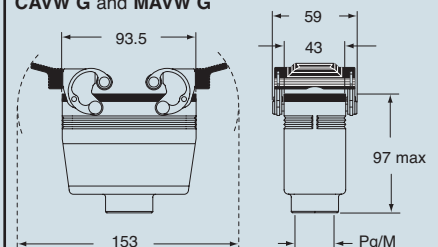

insert centre distance: 77.5 x 27 mm

\*) only for enclosure CHIW 16

housings and cover

hoods and cover

description	part No.		entry		part No.		entry	
			Pg	M			Pg	M
bulkhead mounting, with levers	<b>CHIW 16</b>	---						
surface mounting, with levers, high construction	<b>CAPW 16.21</b>	21		<b>MAPW 16.32</b>	32			
cover with 4 pegs (for enclosures with 2 levers)	<b>CHCW 16</b>							
with pegs, side entry					<b>CHOW 16</b>	21	<b>MHOW 16.25</b>	25
with pegs, side entry					<b>CAOW 16.29</b>	29	<b>MHOW 16.32</b>	32
with pegs, side entry, high construction							<b>MAOW 16.32</b>	32
with pegs, side entry, high construction							<b>MAOW 16.40</b>	40
with pegs, top entry					<b>CHVW 16</b>	21	<b>MHVW 16.25</b>	25
with pegs, top entry							<b>MHVW 16.32</b>	32
with pegs, top entry, high construction					<b>CAVW 16.29</b>	29	<b>MAVW 16.32</b>	32
with pegs, top entry, high construction							<b>MAVW 16.40</b>	40
cover with 2 levers (for enclosures with 4 pegs)					<b>CHCW 16 G</b>			
with levers and gasket, top entry					<b>CAVW 16 G29</b>	29	<b>MAVW 16 G32</b>	32

panel cut-out for bulkhead mounting housings in mm

The covers for G versions cannot be used together with coding pins. If this application is required, please contact ILME SpA.

dimensions in mm

CHIW

CAPW and MAPW

CHCW

dimensions in mm

CHOW (CAOW) and MHOW (MAOW)

CHVW (CAVW) and MHVW (MAVW)

CHCW G

CAVW G and MAVW G

**ILME**® Type 4/4X/12

dimensions indicated are not binding and may be changed without notice

size 77.27