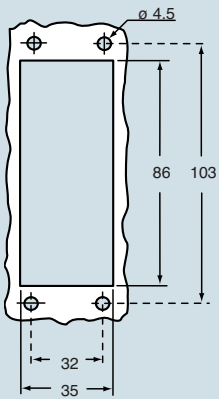

insert centre distance: 77.5 x 27 mm

\*) only for enclosure CHIW 16

housings and cover

hoods and cover

description	part No.		entry		part No.		entry	
			Pg	M			Pg	M
bulkhead mounting, with levers	<b>CHIW 16</b>	---						
surface mounting, with levers, high construction	<b>CAPW 16.21</b>	21		<b>MAPW 16.32</b>	32			
cover with 4 pegs (for enclosures with 2 levers)	<b>CHCW 16</b>							
with pegs, side entry					<b>CHOW 16</b>	21	<b>MHOW 16.25</b>	25
with pegs, side entry					<b>CAOW 16.29</b>	29	<b>MHOW 16.32</b>	32
with pegs, side entry, high construction							<b>MAOW 16.32</b>	32
with pegs, side entry, high construction							<b>MAOW 16.40</b>	40
with pegs, top entry					<b>CHVW 16</b>	21	<b>MHVW 16.25</b>	25
with pegs, top entry							<b>MHVW 16.32</b>	32
with pegs, top entry, high construction					<b>CAVW 16.29</b>	29	<b>MAVW 16.32</b>	32
with pegs, top entry, high construction							<b>MAVW 16.40</b>	40
cover with 2 levers (for enclosures with 4 pegs)					<b>CHCW 16 G</b>			
with levers and gasket, top entry					<b>CAVW 16 G29</b>	29	<b>MAVW 16 G32</b>	32

panel cut-out for bulkhead mounting housings in mm

The covers for G versions cannot be used together with coding pins. If this application is required, please contact ILME SpA.

dimensions in mm

CHIW

CAPW and MAPW

CHCW

dimensions in mm

CHOW (CAOW) and MHOW (MAOW)

CHVW (CAVW) and MHVW (MAVW)

CHCW G

CAVW G and MAVW G

**ILME**® Type 4/4X/12

dimensions indicated are not binding and may be changed without notice

size 77.27