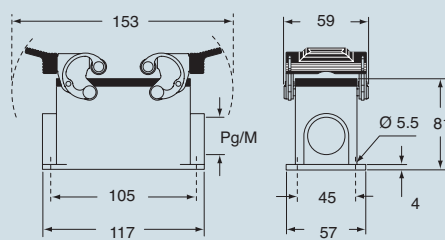

insert centre distance: 77.5 x 27 mm

\*) only for enclosure CHIW 16

housings and cover

hoods and cover

description	part No.		entry		part No.		entry	
			Pg	M			Pg	M
bulkhead mounting, with levers	<b>CHIW 16</b>	---						
surface mounting, with levers, high construction	<b>CAPW 16.21</b>	21		<b>MAPW 16.32</b>	32			
cover with 4 pegs (for enclosures with 2 levers)	<b>CHCW 16</b>							
with pegs, side entry					<b>CHOW 16</b>	21	<b>MHOW 16.25</b>	25
with pegs, side entry					<b>CAOW 16.29</b>	29	<b>MHOW 16.32</b>	32
with pegs, side entry, high construction							<b>MAOW 16.32</b>	32
with pegs, side entry, high construction							<b>MAOW 16.40</b>	40
with pegs, top entry					<b>CHVW 16</b>	21	<b>MHVW 16.25</b>	25
with pegs, top entry							<b>MHVW 16.32</b>	32
with pegs, top entry, high construction					<b>CAVW 16.29</b>	29	<b>MAVW 16.32</b>	32
with pegs, top entry, high construction							<b>MAVW 16.40</b>	40
cover with 2 levers (for enclosures with 4 pegs)					<b>CHCW 16 G</b>			
with levers and gasket, top entry					<b>CAVW 16 G29</b>	29	<b>MAVW 16 G32</b>	32

panel cut-out for bulkhead mounting housings in mm

The covers for G versions cannot be used together with coding pins. If this application is required, please contact ILME SpA.

dimensions in mm

CHIW

CAPW and MAPW

CHCW

dimensions in mm

CHOW (CAOW) and MHOW (MAOW)

CHVW (CAVW) and MHVW (MAVW)

CHCW G

CAVW G and MAVW G

**ILME**® Type 4/4X/12

dimensions indicated are not binding and may be changed without notice

size 77.27