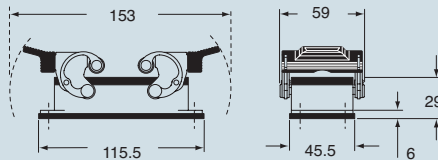

insert centre distance: 77.5 x 27 mm

\*) only for enclosure CHIW 16

housings and cover

hoods and cover

description	part No.		entry		part No.		entry	
			Pg	M			Pg	M
bulkhead mounting, with levers	<b>CHIW 16</b>	---						
surface mounting, with levers, high construction	<b>CAPW 16.21</b>	21		<b>MAPW 16.32</b>	32			
cover with 4 pegs (for enclosures with 2 levers)	<b>CHCW 16</b>							
with pegs, side entry					<b>CHOW 16</b>	21	<b>MHOW 16.25</b>	25
with pegs, side entry					<b>CAOW 16.29</b>	29	<b>MHOW 16.32</b>	32
with pegs, side entry, high construction							<b>MAOW 16.32</b>	32
with pegs, side entry, high construction							<b>MAOW 16.40</b>	40
with pegs, top entry					<b>CHVW 16</b>	21	<b>MHVW 16.25</b>	25
with pegs, top entry							<b>MHVW 16.32</b>	32
with pegs, top entry, high construction					<b>CAVW 16.29</b>	29	<b>MAVW 16.32</b>	32
with pegs, top entry, high construction							<b>MAVW 16.40</b>	40
cover with 2 levers (for enclosures with 4 pegs)					<b>CHCW 16 G</b>			
with levers and gasket, top entry					<b>CAVW 16 G29</b>	29	<b>MAVW 16 G32</b>	32

panel cut-out for bulkhead mounting housings in mm

The covers for G versions cannot be used together with coding pins. If this application is required, please contact ILME SpA.

dimensions in mm

CHIW

CAPW and MAPW

CHCW

dimensions in mm

CHOW (CAOW) and MHOW (MAOW)

CHVW (CAVW) and MHVW (MAVW)

CHCW G

CAVW G and MAVW G

**ILME**® Type 4/4X/12

dimensions indicated are not binding and may be changed without notice

size 77.27