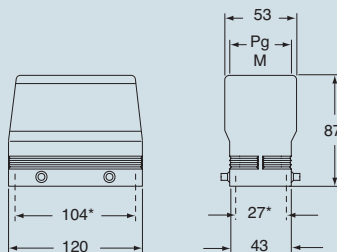

enclosures:

- size "49.16".....from page 162
- size "66.16".....from page 166
- size "44.27".....from page 176
- size "57.27".....from page 184
- size "77.27".....from page 198
- size "104.27".....from page 212

inserts with screw fixing centre distance:

- 49 x 16 mm (enclosures CZAC 15 L)
- 66 x 16 mm (enclosures CZAC 25 L)
- 44 x 27 mm (enclosures CAC 06 L)
- 57 x 27 mm (enclosures CAC 10)
- 77.5 x 27 mm (enclosures CAC 16)
- 104 x 27 mm (enclosures CAC 24)
- 104 x 27 mm (enclosures CQO / MQO and CQV / MQV)

**enlarged hoods,
side or top entry**

**hoods
without entry, to be pierced**

description	part No.		part No.		part No. with 2 pegs	part No. with 4 pegs
		entry Pg		entry M		
used with enclosures size "104.27" - with pegs for two levers, side entry - with pegs for two levers, top entry	CQO 24 CQV 24	36 36	MQO 24.40 MQV 24.40	40 40		
with pegs for levers - used with enclosures size "49.19" - used with enclosures size "66.16" - used with enclosures size "44.27" - used with enclosures size "57.27" - used with enclosures size "77.27" - used with enclosures size "104.27"					CZAC 15 L CZAC 25 L CAC 06 L CAC 10 L CAC 16 L CAC 24 L	CAC 10 CAC 16 CAC 24

dimensions in mm

CQO and MQO

CQV and MQV

*) screw fixing centre distance

dimensions in mm

CZAC L

part No.	A*	B	C
CZAC 15 L	49.5	63	64.5
CZAC 25 L	66	79.5	70.5

*) screw fixing centre distance