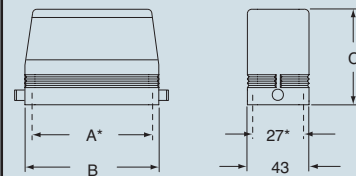

inserts with screw fixing centre distance:

- 49 x 16 mm (enclosures CZAC 15 L)
- 66 x 16 mm (enclosures CZAC 25 L)
- 44 x 27 mm (enclosures CAC 06 L)
- 57 x 27 mm (enclosures CAC 10)
- 77.5 x 27 mm (enclosures CAC 16)
- 104 x 27 mm (enclosures CAC 24)
- 104 x 27 mm (enclosures CQO / MQO and CQV / MQV)

**enlarged hoods,
side or top entry**

**hoods
without entry, to be pierced**

description	part No.		part No.		part No. with 2 pegs	part No. with 4 pegs
		entry Pg		entry M		
used with enclosures size "104.27" - with pegs for two levers, side entry - with pegs for two levers, top entry	CQO 24 CQV 24	36 36	MQO 24.40 MQV 24.40	40 40		
with pegs for levers - used with enclosures size "49.19" - used with enclosures size "66.16" - used with enclosures size "44.27" - used with enclosures size "57.27" - used with enclosures size "77.27" - used with enclosures size "104.27"					CZAC 15 L CZAC 25 L CAC 06 L CAC 10 L CAC 16 L CAC 24 L	CAC 10 CAC 16 CAC 24

dimensions in mm

CQO and MQO

CQV and MQV

*) screw fixing centre distance

dimensions in mm

CZAC L

part No.	A*	B	C
CZAC 15 L	49.5	63	64.5
CZAC 25 L	66	79.5	70.5

*) screw fixing centre distance

CAC L

CAC

part No.	A*	B	C
CAC 06 L	44	60	72
CAC 10 - CAC 10 L	57	73	70
CAC 16 - CAC 16 L	77.5	93.5	76
CAC 24 - CAC 24 L	104	120	76

*) screw fixing centre distance

CALUS® Type 4/4X/12

(certification being applied for CQO and CQV 24, MQO and MQV 24.40)