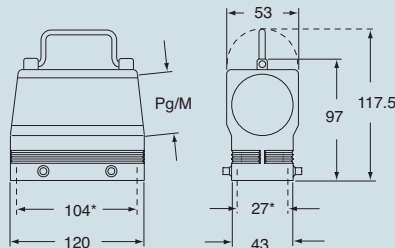

inserts with screw fixing centre distance:

- 49 x 16 mm (enclosures CZAC 15 L)
- 66 x 16 mm (enclosures CZAC 25 L)
- 44 x 27 mm (enclosures CAC 06 L)
- 57 x 27 mm (enclosures CAC 10)
- 77.5 x 27 mm (enclosures CAC 16)
- 104 x 27 mm (enclosures CAC 24)
- 104 x 27 mm (enclosures CQO / MQO and CQV / MQV)

**enlarged hoods,
side or top entry**

**hoods
without entry, to be pierced**

description	part No.		part No.		part No. with 2 pegs	part No. with 4 pegs
		entry Pg		entry M		
used with enclosures size "104.27" - with pegs for two levers, side entry - with pegs for two levers, top entry	CQO 24 CQV 24	36 36	MQO 24.40 MQV 24.40	40 40		
with pegs for levers - used with enclosures size "49.19" - used with enclosures size "66.16" - used with enclosures size "44.27" - used with enclosures size "57.27" - used with enclosures size "77.27" - used with enclosures size "104.27"					CZAC 15 L CZAC 25 L CAC 06 L CAC 10 L CAC 16 L CAC 24 L	CAC 10 CAC 16 CAC 24

dimensions in mm

CQO and MQO

CQV and MQV

*) screw fixing centre distance

dimensions in mm

CZAC L

part No.	A*	B	C
CZAC 15 L	49.5	63	64.5
CZAC 25 L	66	79.5	70.5

*) screw fixing centre distance

CAC L

CAC

part No.	A*	B	C
CAC 06 L	44	60	72
CAC 10 - CAC 10 L	57	73	70
CAC 16 - CAC 16 L	77.5	93.5	76
CAC 24 - CAC 24 L	104	120	76

*) screw fixing centre distance

CALUS® Type 4/4X/12

(certification being applied for CQO and CQV 24, MQO and MQV 24.40)