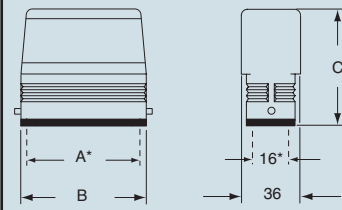

inserts with screw fixing centre distance:

- 49 x 16 mm (enclosures CZAC 15 L)
- 66 x 16 mm (enclosures CZAC 25 L)
- 44 x 27 mm (enclosures CAC 06 L)
- 57 x 27 mm (enclosures CAC 10)
- 77.5 x 27 mm (enclosures CAC 16)
- 104 x 27 mm (enclosures CAC 24)
- 104 x 27 mm (enclosures CQO / MQO and CQV / MQV)

**enlarged hoods,
side or top entry**

**hoods
without entry, to be pierced**

description	part No.		part No.		part No. with 2 pegs	part No. with 4 pegs
		entry Pg		entry M		
used with enclosures size "104.27" - with pegs for two levers, side entry - with pegs for two levers, top entry	CQO 24 CQV 24	36 36	MQO 24.40 MQV 24.40	40 40		
with pegs for levers - used with enclosures size "49.19" - used with enclosures size "66.16" - used with enclosures size "44.27" - used with enclosures size "57.27" - used with enclosures size "77.27" - used with enclosures size "104.27"					CZAC 15 L CZAC 25 L CAC 06 L CAC 10 L CAC 16 L CAC 24 L	CAC 10 CAC 16 CAC 24

dimensions in mm

CQO and MQO

CQV and MQV

*) screw fixing centre distance

dimensions in mm

CZAC L

part No.	A*	B	C
CZAC 15 L	49.5	63	64.5
CZAC 25 L	66	79.5	70.5

*) screw fixing centre distance

CAC L

CAC

part No.	A*	B	C
CAC 06 L	44	60	72
CAC 10 - CAC 10 L	57	73	70
CAC 16 - CAC 16 L	77.5	93.5	76
CAC 24 - CAC 24 L	104	120	76

*) screw fixing centre distance

CALUS® Type 4/4X/12

(certification being applied for CQO and CQV 24, MQO and MQV 24.40)