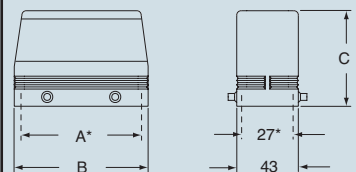

inserts with screw fixing centre distance:

- 49 x 16 mm (enclosures CZAC 15 L)
- 66 x 16 mm (enclosures CZAC 25 L)
- 44 x 27 mm (enclosures CAC 06 L)
- 57 x 27 mm (enclosures CAC 10)
- 77.5 x 27 mm (enclosures CAC 16)
- 104 x 27 mm (enclosures CAC 24)
- 104 x 27 mm (enclosures CQO / MQO and CQV / MQV)

**enlarged hoods,
side or top entry**

**hoods
without entry, to be pierced**

description	part No.		part No.		part No. with 2 pegs	part No. with 4 pegs
		entry Pg		entry M		
used with enclosures size "104.27" - with pegs for two levers, side entry - with pegs for two levers, top entry	CQO 24 CQV 24	36 36	MQO 24.40 MQV 24.40	40 40		
with pegs for levers - used with enclosures size "49.19" - used with enclosures size "66.16" - used with enclosures size "44.27" - used with enclosures size "57.27" - used with enclosures size "77.27" - used with enclosures size "104.27"					CZAC 15 L CZAC 25 L CAC 06 L CAC 10 L CAC 16 L CAC 24 L	CAC 10 CAC 16 CAC 24

dimensions in mm

CQO and MQO

CQV and MQV

*) screw fixing centre distance

dimensions in mm

CZAC L

part No.	A*	B	C
CZAC 15 L	49.5	63	64.5
CZAC 25 L	66	79.5	70.5

*) screw fixing centre distance

CAC L

CAC

part No.	A*	B	C
CAC 06 L	44	60	72
CAC 10 - CAC 10 L	57	73	70
CAC 16 - CAC 16 L	77.5	93.5	76
CAC 24 - CAC 24 L	104	120	76

*) screw fixing centre distance

CALUS® Type 4/4X/12

(certification being applied for CQO and CQV 24, MQO and MQV 24.40)