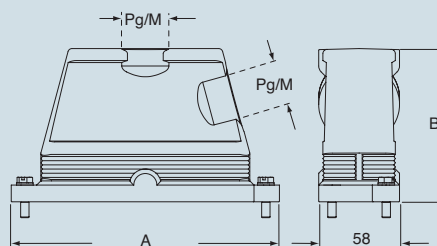

enclosures:

- size "44.27"page 248
- size "57.27"page 248
- size "77.27"page 248
- size "104.27"page 248

inserts with screw fixing centre distance:

- 44 x 27 mm (enclosures CGO/MGO and CGV/MGV 06)
- 57 x 27 mm (enclosures CGO/MGO and CGV/MGV 10)
- 77 x 27 mm (enclosures CGO/MGO and CGV/MGV 16)
- 104 x 27 mm (enclosures CGO/MGO and CGV/MGV 24)

hoods

covers

description	part No.		part No.		part No.
		entry Pg		entry M	
side entry					
size "44.27"	CGO 06.16	16	MGO 06.25	25	
size "44.27"	CGO 06.21	21	MGO 06.32	32	
size "44.27"	CGO 06.29	29			
size "57.27"	CGO 10.16	16	MGO 10.25	25	
size "57.27"	CGO 10.21	21	MGO 10.32	32	
size "57.27"	CGO 10.29	29			
size "77.27"	CGO 16.21	21	MGO 16.32	32	
size "77.27"	CGO 16.29	29	MGO 16.40	40	
size "77.27"	CGO 16.36	36	MGO 16.50	50	
size "104.27"	CGO 24.21	21	MGO 24.32	32	
size "104.27"	CGO 24.29	29	MGO 24.40	40	
size "104.27"	CGO 24.36	36	MGO 24.50	50	
top entry					
size "44.27"	CGV 06.16	16	MGV 06.25	25	
size "44.27"	CGV 06.21	21	MGV 06.32	32	
size "44.27"	CGV 06.29	29	MGV 06.40	40	
size "57.27"	CGV 10.16	16	MGV 10.25	25	
size "57.27"	CGV 10.21	21	MGV 10.32	32	
size "57.27"	CGV 10.29	29	MGV 10.40	40	
size "77.27"			MGV 16.25	25	
size "77.27"			MGV 16.225	25x2	
size "77.27"	CGV 16.21	21	MGV 16.32	32	
size "77.27"	CGV 16.221	21x2			
size "77.27"	CGV 16.29	29	MGV 16.40	40	
size "77.27"	CGV 16.36	36	MGV 16.50	50	
size "104.27"			MGV 24.325	25x3	
size "104.27"	CGV 24.21	21	MGV 24.32	32	
size "104.27"			MGV 24.232	32x2	
size "104.27"	CGV 24.29	29	MGV 24.40	40	
size "104.27"	CGV 24.229	29x2	MGV 24.240	40x2	
size "104.27"	CGV 24.36	36	MGV 24.50	50	
size "44.27"					CGC 06
size "57.27"					CGC 10
size "77.27"					CGC 16
size "104.27"					CGC 24

CAIUS® Type 4/4X/12

dimensions in mm

CGO/MGO and CGV/MGV

part No.	A	B
CGO/MGO and CGV/MGV 06	133	101
CGO/MGO and CGV/MGV 10	146	101
CGO/MGO and CGV/MGV 16	166	111
CGO/MGO and CGV/MGV 24	193	111

dimensions in mm