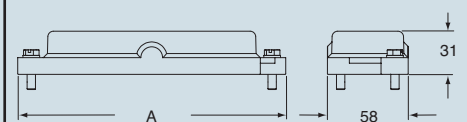

part No.	A
CGC 06	133
CGC 10	146
CGC 16	166
CGC 24	193

dimensions indicated are not binding and may be changed without notice