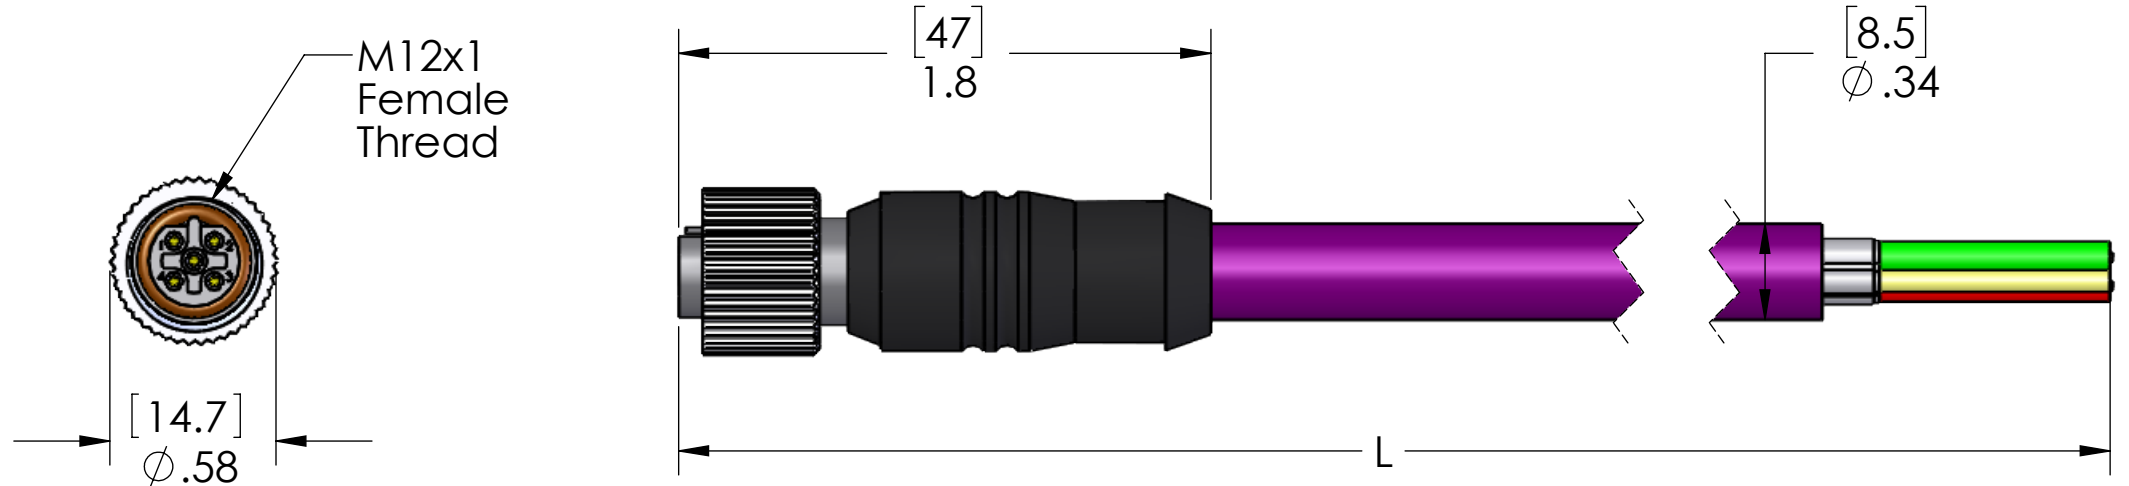

A

TABLE A		
P/N	L	TOL.
PBEC-3FP-0.5M	20"[0.5M]	1.5"
PBEC-3FP-1M	40"[1M]	1.5"
PBEC-3FP-2M	79"[2M]	1.5"
PBEC-3FP-3M	118"[3M]	3"
PBEC-3FP-4M	157"[4M]	3"
PBEC-3FP-5M	197"[5M]	3"
PBEC-3FP-6M	236"[6M]	4.5"
PBEC-3FP-8M	315"[8M]	6"
PBEC-3FP-10M	393"[10M]	6"
PBEC-3FP-15M	590"[15M]	9"
PBEC-3FP-20M	786"[20M]	12"

MATERIALS:	
CABLE:	PROFIBUS CABLE, VIOLET JACKET. 1 PR 22AWG w/DRAIN
BODY:	BLACK PVC
INSERT:	POLYAMIDE
CONTACTS:	GOLD PLATED COPPER ALLOY
COUPLING:	NICKEL PLATED BRASS
O-RING:	FPM

**PROPRIETARY AND CONFIDENTIAL**  
 THE INFORMATION CONTAINED IN THIS DRAWING IS THE SOLE PROPERTY OF MENCOM CORPORATION. ANY REPRODUCTION IN PART OR AS A WHOLE WITHOUT THE WRITTEN PERMISSION OF MENCOM CORPORATION IS PROHIBITED.

VOLTS	300V
AMPS	4A
TEMP:	-40°C to 80°C

UNLESS OTHERWISE SPECIFIED:	DRAWN BY	ADM
DIMENSIONS ARE IN INCHES AND [MM]	DRAWN DATE	09/22/2016
	CHECKED BY	
	CHECK DATE	
	COMMENTS:	
MATERIAL		
FINISH		
DO NOT SCALE DRAWING		

MENCOM CORPORATION		
TITLE: 3 POLE FEM PLUG		
SIZE	DWG. NO.	REV
<b>B</b>	PBEC-3FP-ZZ	<b>B</b>
SCALE: 3:2	WEIGHT:	SHEET 1 OF 1

8

7

6

5

4

3

2